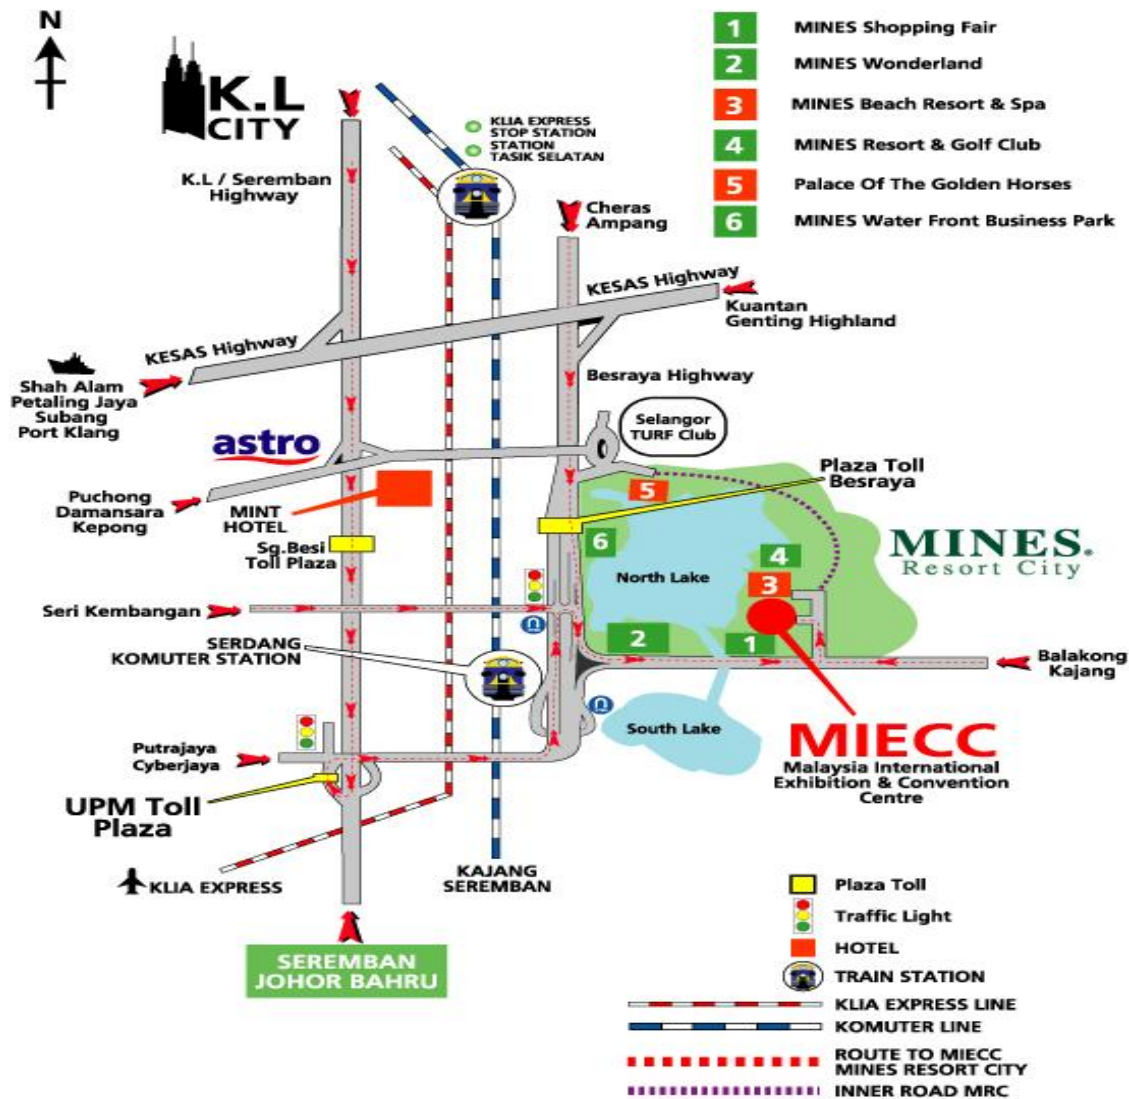

MIECC is located just 20 minutes from Kuala Lumpur City Centre and 30 minutes from the Kuala Lumpur International Airport. Below is the map on how one could reach the destination.

From	Travelling Time (mins)
Kuala Lumpur International Airport (KLIA)	30 mins
Federal Administrative Capital of Malaysia at Putrajaya	20 mins
Cyberjaya City, Multimedia Super Corridor	10 mins
National Sports Stadium, Bukit Jalil	5 mins
Kuala Lumpur City Centre	15 mins
Port Klang / Westport	45 mins
<b>Suburban Areas:</b>	
Ampang	10 mins
Petaling Jaya	15 mins
Subang Jaya	20 mins
Shah Alam	25 mins
Bangi, Kajang, Cheras	10 mins
Balakong, Serdang	5 mins
Balakong, Serdang	5 mins